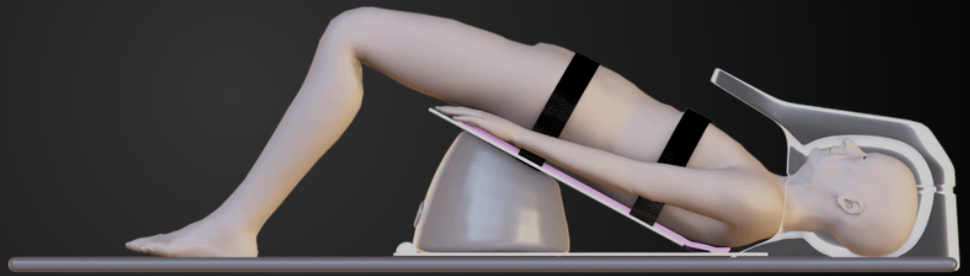

Capability Statement

📞 1-866-205-4872

✉️ info@golatitude.com

📍 Salt Lake City, Utah

KyphoLift; **the** safe method for “no lift” care. Elevating patients, elevating care.

Our Mission

KyphoLift revolutionizes patient throughput in Radiology, reducing “non-value” added time. Patient centered care is designed into KyphoLift for safe and optimal results.

Our goal is to reduce excess time and repeated sequences by 30%, empowering **a single technologist to deliver efficient “no-lift” care**, especially in limited-staff and on-call situations.

We focus on ensuring patient comfort by using stable platforms that keep the patient's center of gravity as close to the imaging table as possible.

KyphoLift enhances comfort, stability, and security for patients, resulting in fewer motion artifacts and easier repositioning.

By optimizing value-added time, we aim to create efficient, predictable, and compassionate outcomes while minimizing lifting liabilities for care teams.

KyphoLift addresses the needs of patients with limitations such as obesity, kyphosis, degenerative disk disease, etc. who often require more time than scheduled.

By increasing scan capacity during operational hours, KyphoLift transforms inefficiency into revenue.